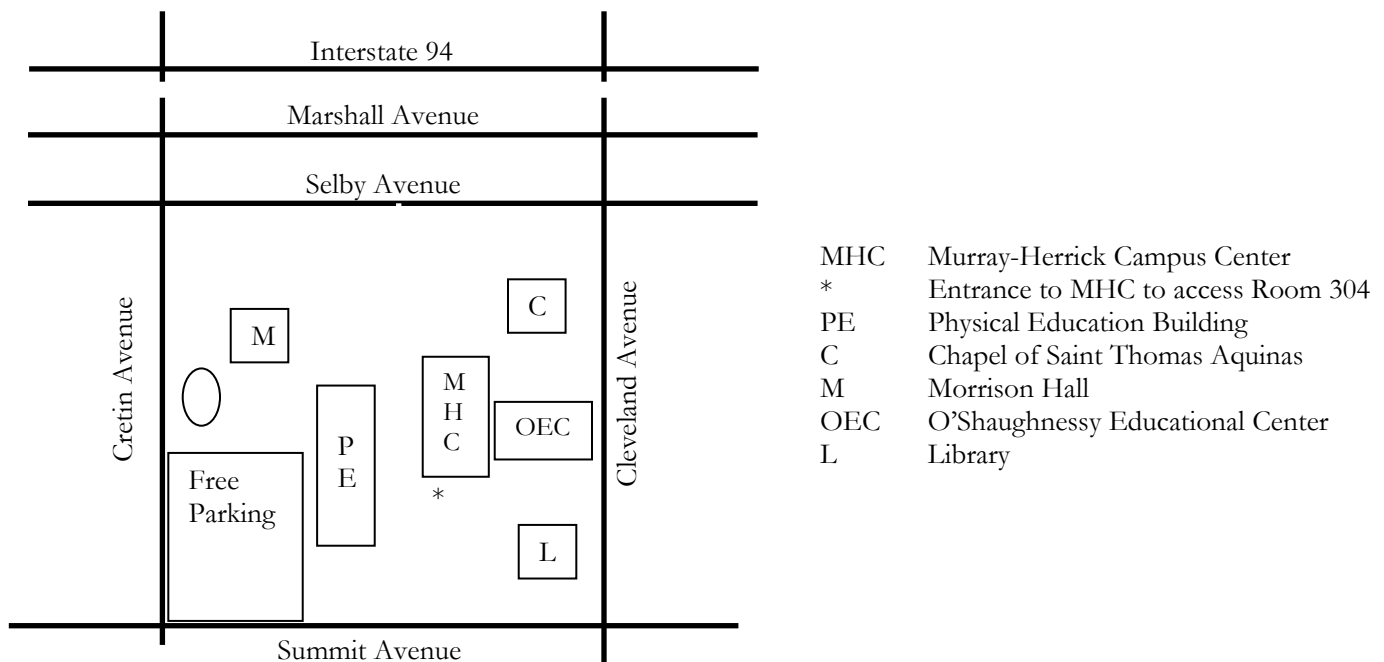

### Arriving from the North using 35E

Follow 35E south to 94 West to the Cretin/Vandalia Exit and turn left (south) at the end of the exit ramp on Cretin Avenue

### Arriving from the North using 35W

Follow 35W south to 280 south to the University Ave exit and turn left (east). Turn right (south) on Vandalia. Vandalia will turn into Cretin when it crosses 94.

### Arriving from the South

Follow 35E north to the Randolph Avenue exit and turn left (west) on Randolph to Cleveland Avenue (approximately 3 miles). Follow Cleveland Avenue to the north (right) approximately 1 mile.

Free parking is available after 6:00 p.m. on Friday and all day Saturday in the lot on the corner of Summit and Cretin or in any other designated lot on campus. Side streets surrounding the campus may require a permit.