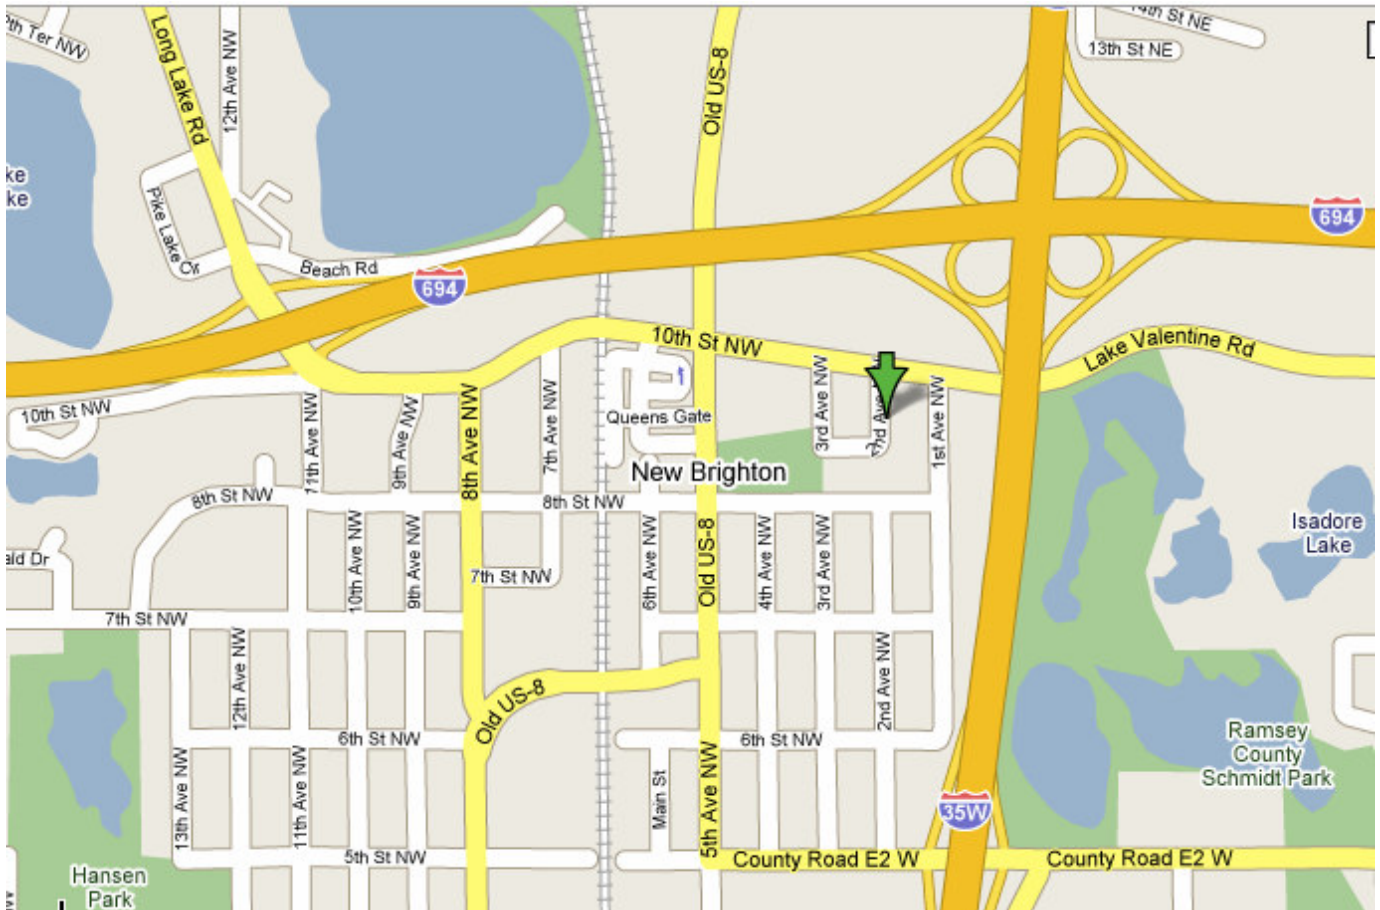

# Directions to St. John the Baptist in New Brighton

835 2nd Ave NW

651-633-8333

## From the East or West:

694 to Long Lake Road South  
(Right turn from the west; Left from the east)  
Long Lake Road turns into 10<sup>th</sup> St. NW  
Turn right onto 2<sup>nd</sup> or 3<sup>rd</sup> Ave. NW

## From the North or South

I-35W to 694 West  
Then follow directions from the East

We will gather in St. Joseph's Hall which is in the Parish Center to the left of the church.  
Please plan to arrive between 6:45 p.m. and 6:50 p.m. on Friday evening.