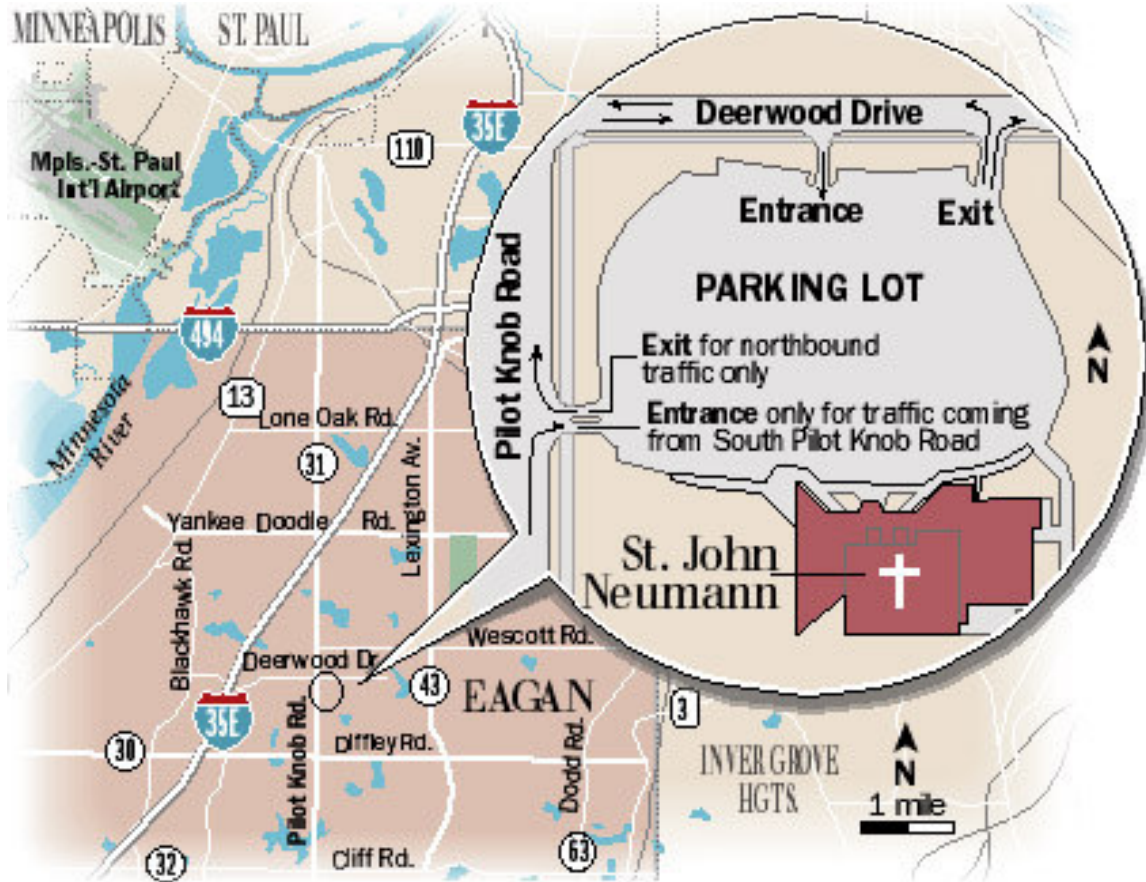

# Directions to St. John Neumann Church in Eagan

4030 Pilot Knob Road

651-454-2079

## From the North:

I-35E south to Pilot Knob Rd. (Ex. 97A)  
Pilot Knob Rd. south (right) to Deerwood Dr.  
(1.2 miles)  
Turn left on Deerwood Dr. and right in the  
parking lot

## From the South

I-35E north to Diffley Rd.  
Diffley Rd. east (right) to Pilot Knob Rd. (1 mile)  
Left (north) on Pilot Knob Rd  
St. John Neumann will be ½ mile north on the  
right

We will gather in the Social Hall which is to the left of the church and down the stairs on the lower level. Please plan to arrive between 6:45 p.m. and 6:50 p.m. on Friday evening.