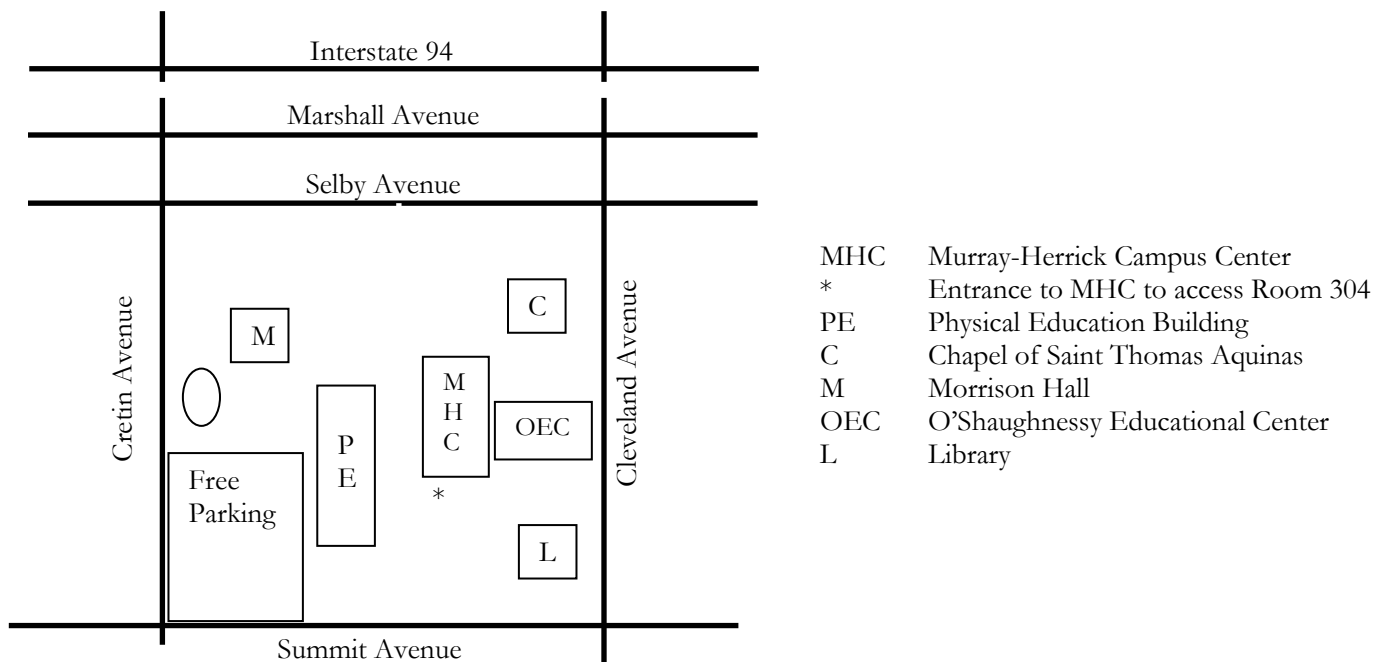

Arriving from the East

Follow 94 to the Cretin/Vandalia Exit and turn left (south) at the end on the exit ramp onto Cretin Ave

Arriving from the North using 35E

Follow 35E south to 94 West to the Cretin/Vandalia Exit and turn left (south) at the end of the exit ramp on Cretin Avenue

Arriving from the North using 35W

Follow 35W south to 280 south to the University Ave exit and turn left (east). Turn right (south) on Vandalia. Vandalia will turn into Cretin when it crosses 94.

Arriving from the West

Follow 94 to the Cretin/Vandalia Exit and turn right (south) at the end of the exit ramp onto Cretin Ave

Arriving from the South

Follow 35E north to the Randolph Avenue exit and turn left (west) on Randolph to Cleveland Avenue (approximately 3 miles). Follow Cleveland Avenue to the north (right) approximately 1 mile.

Free parking is available after 6:00 p.m. on Friday and all day Saturday in the lot on the corner of Summit and Cretin or in any other designated lot on campus. Side streets surrounding the campus may require a permit.