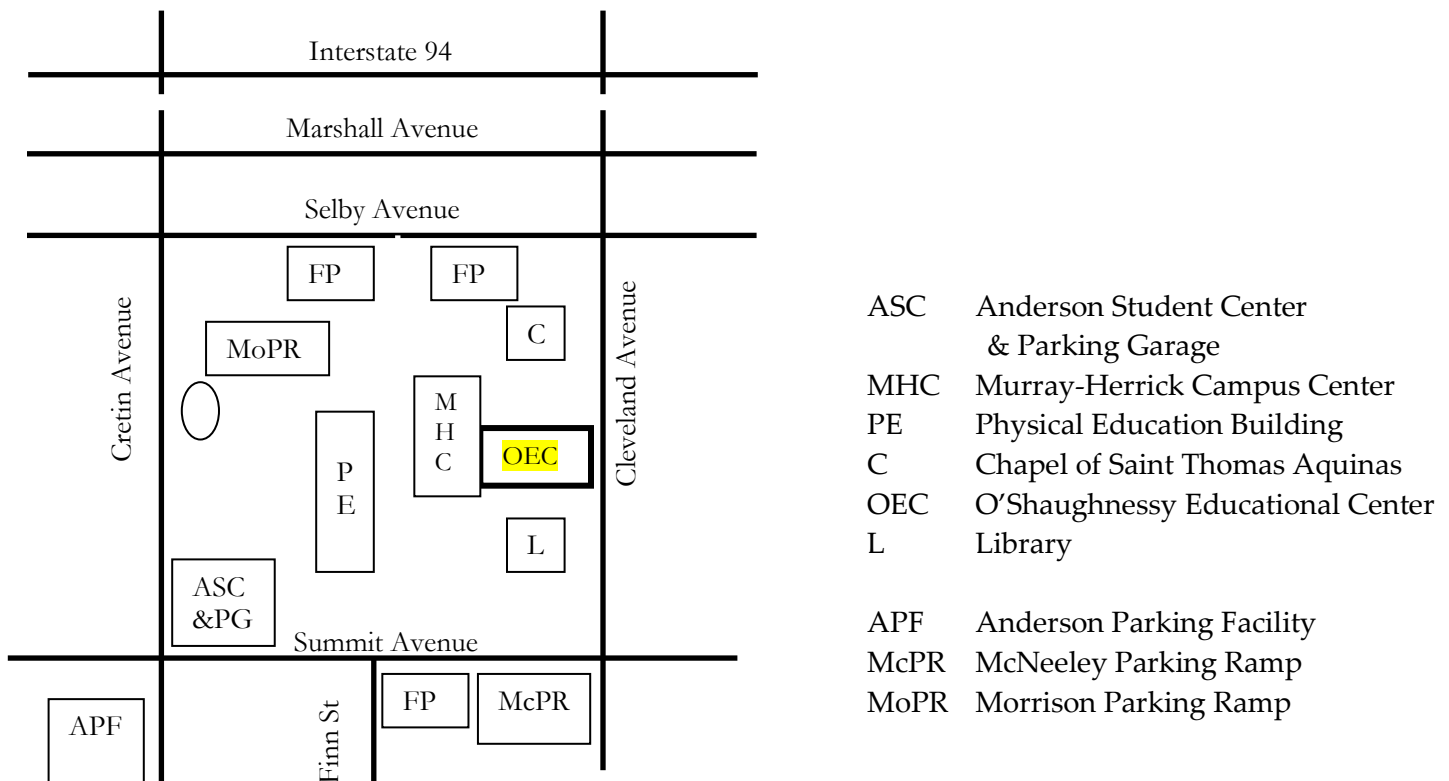


DIRECTIONS TO THE UNIVERSITY OF ST. THOMAS

2115 Summit Ave St. Paul, MN 55105

Please join us in **O'Shaughnessy Educational Center's auditorium** between **6:45 and 6:55 p.m.** for registration and light refreshments. The *Living God's Love* Program will begin promptly at **7:00 p.m.**

Arriving from the East

Follow 94 to the Cretin/Vandalia Exit and turn left (south) at the end on the exit ramp onto Cretin Ave

Arriving from the North using 35E

Follow 35E south to 94 West to the Cretin/Vandalia Exit and turn left (south) at the end of the exit ramp on Cretin Avenue

Arriving from the North using 35W

Follow 35W south to 280 south to the University Ave exit and turn left (east). Turn right (south) on Vandalia. Vandalia will turn into Cretin when it crosses 94.

Arriving from the West

Follow 94 to the Cretin/Vandalia Exit and turn right (south) at the end of the exit ramp onto Cretin Ave

Arriving from the South

Follow 35E north to the Randolph Avenue exit and turn left (west) on Randolph to Cleveland Avenue (approximately 3 miles). Follow Cleveland Avenue to the north (right) approximately 1 mile.